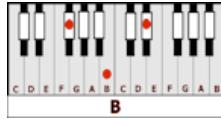

CALIFORNIA DREAMIN – The Mamas & The Papas (Am)

CAPO ON 4TH FRET

GUITAR / KEYBOARD CHORDS:

Esus4 = o222oo
G#sus4

Am = xo221o
C#m

G = 320003
B

F = xx3211
A

E = o221oo
G#

C = x32o1o
E

E7 = o2o1oo
G#7

E7sus4 = ooo2oo
G#7sus4

Fmaj7 = xx321o
Amaj7

INTRO: **Esus4/G#sus4**

Am/C#m G/B F/A G/B Esus4/G#sus4 E/G# F/A
All the leaves are brown and the sky is gray

All the leaves are brown and the sky is gray-ay

C/E E/G# Am/C#m F/A Esus4/G#sus4 E/G#
I've been for a walk on a winter's day

I've been for a walk - alk on a winter's day

Am/C#m G/B F/A G/B Esus4/G#sus4 E/G#
I'd be safe and warm if I was in L.A.

I'd be safe and warm if I was in L.A.

California dreamin' on such a winter's day

BREAK: Am/C#m F/A Am/C#m F/A

C/E E7/G#7 Am/C#m F/A E7sus4/G#7sus4 E7/G#7

Am/C#m G/B F/A G/B E7sus4/G#7sus4 E7/G#7

Am/C#m G/B F/A G/B E7sus4/G#7sus4 E/G#

Am/C#m G/B F/A G/B Esus4/G#sus4 E/G# F/A
All the leaves are brown and the sky is gray