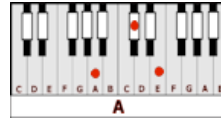

CALIFORNIA DREAMIN – The Mamas & The Papas (Am)

CAPO ON 4TH FRET

GUITAR / KEYBOARD CHORDS:

Esus4 = o222oo
G#sus4

Am = xo221o
C#m

G = 320003
B

F = xx3211
A

E = o221oo
G#

C = x32o1o
E

E7 = o2o1oo
G#7

E7sus4 = ooo2oo
G#7sus4

Fmaj7 = xx321o
Amaj7

INTRO: **Esus4/G#sus4**

Am/C#m G/B F/A G/B Esus4/G#sus4 E/G# F/A
All the leaves are brown and the sky is gray

All the leaves are brown and the sky is gray-ay