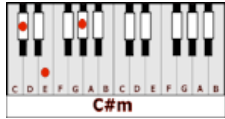

CALIFORNIA DREAMIN – The Mamas & The Papas (Am)

CAPO ON 4TH FRET

GUITAR / KEYBOARD CHORDS:

Esus4 = o222oo
G#sus4

Am = xo221o
C#m

G = 320003
B

F = xx3211
A

E = o221oo
G#

C = x32o1o
E

E7 = o2o1oo
G#7

E7sus4 = ooo2oo
G#7sus4

Fmaj7 = xx321o
Amaj7

INTRO: **Esus4/G#sus4**

Am/C#m G/B F/A G/B Esus4/G#sus4 E/G# F/A
All the leaves are brown and the sky is gray

All the leaves are brown and the sky is gray-ay

California dreamin' on such a winter's day

BREAK: Am/C#m F/A Am/C#m F/A

C/E E7/G#7 Am/C#m F/A E7sus4/G#7sus4 E7/G#7

Am/C#m G/B F/A G/B E7sus4/G#7sus4 E7/G#7

Am/C#m G/B F/A G/B E7sus4/G#7sus4 E/G#

Am/C#m G/B F/A G/B Esus4/G#sus4 E/G# F/A
All the leaves are brown and the sky is gray